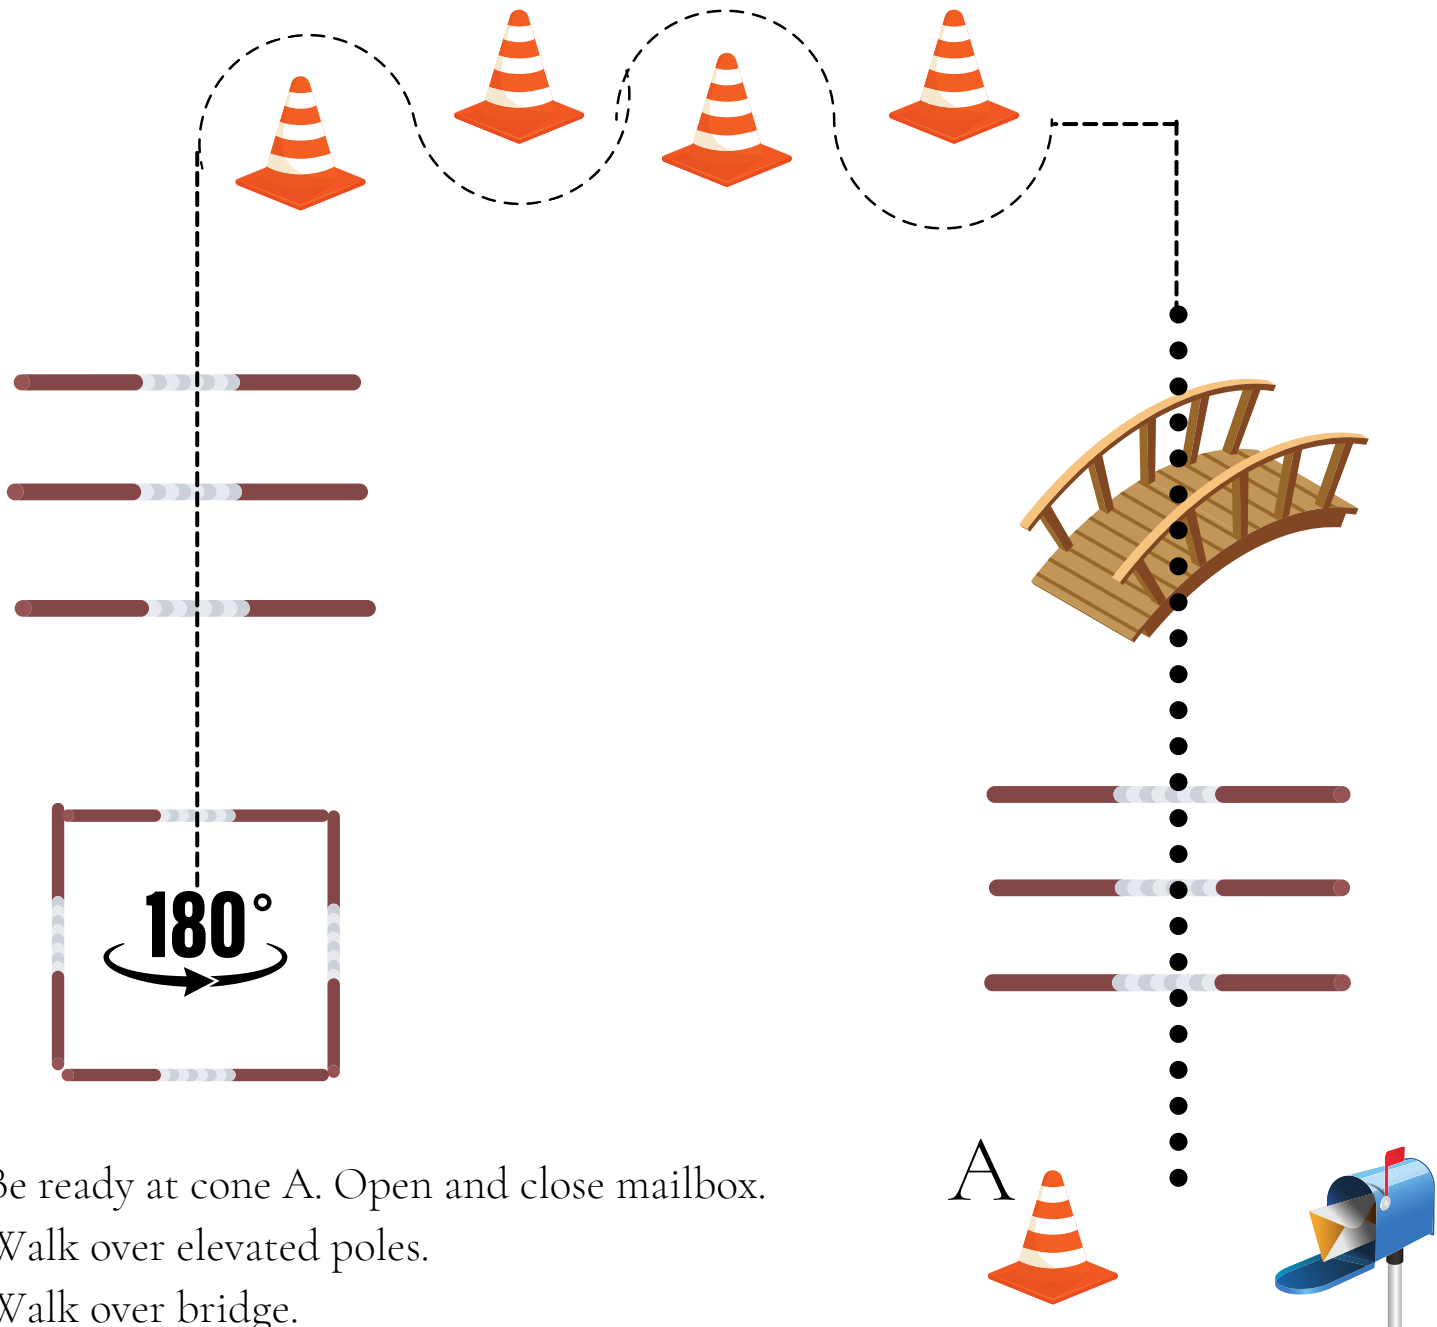

April 10, 2022
Showmanship Pattern
(Class 2)

1. Be ready at cone A.
2. Walk to cone B.
3. Stop perform a 360 degree turn to the right..
4. Trot to cone C, stop, and set up for inspection.
5. Once dismissed by the judge back one horse length then walk to line up and line up head to tail.

April 10, 2022

Walk Jog Ranch Riding (Class 16)

1. Be ready at cone A.
2. Extended jog.
3. Normal jog.
4. Stop, complete a 360 degree turn to the right.
5. Normal Jog
6. Extended jog
7. Walk, walk over poles.
8. Leave arena at a walk.

April 10, 2022
Walk Jog Trail Open
(Class 18)

1. Be ready at cone A. Open and close mailbox.
2. Walk over elevated poles.
3. Walk over bridge.
4. Pick up jog/trot serpentine around the cones.
5. Jog/trot over the poles.
6. Jog/trot into the box, stop perform a 180 degree turn to the left.
7. Walk out of box when excused by the judge.

April 10, 2022
Walk Jog Trail ATR/JTR
(Class 19)

1. Be ready at cone.
2. Walk over elevated poles.
3. Walk over bridge.
4. Pick up jog/trot serpentine around the cones.
5. Jog/trot over the poles.
6. Jog/trot between pole. Stop for 4 seconds
7. Walk out when excused by the judge.