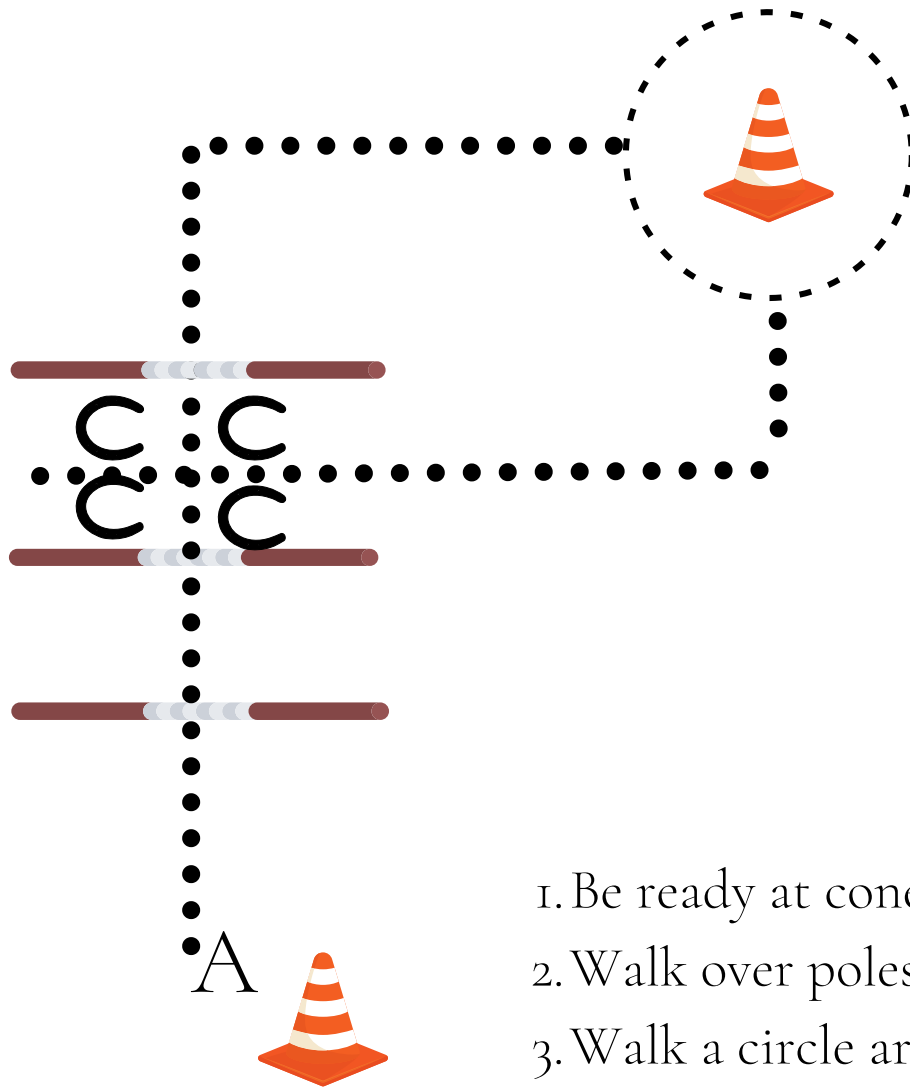

April 10, 2022
Showmanship Pattern
(Class 2)

1. Be ready at cone A.
2. Walk to cone B.
3. Stop perform a 360 degree turn to the right..
4. Trot to cone C, stop, and set up for inspection.
5. Once dismissed by the judge back one horse length then walk to line up and line up head to tail.

April 10, 2022
Walk Jog Trail Open
(Class 18)

1. Be ready at cone A. Open and close mailbox.
2. Walk over elevated poles.
3. Walk over bridge.
4. Pick up jog/trot serpentine around the cones.
5. Jog/trot over the poles.
6. Jog/trot into the box, stop perform a 180 degree turn to the left.
7. Walk out of box when excused by the judge.

April 10, 2022
Walk Jog Trail ATR/JTR
(Class 19)

1. Be ready at cone.
2. Walk over elevated poles.
3. Walk over bridge.
4. Pick up jog/trot serpentine around the cones.
5. Jog/trot over the poles.
6. Jog/trot between pole. Stop for 4 seconds
7. Walk out when excused by the judge.

April 10, 2022
Leadline Trail & Walk
Only Trail
(Classes 37 & 40)

1. Be ready at cone A.
2. Walk over poles.
3. Walk a circle around the cone
4. Walk between the poles.
5. Back up 2-3 steps