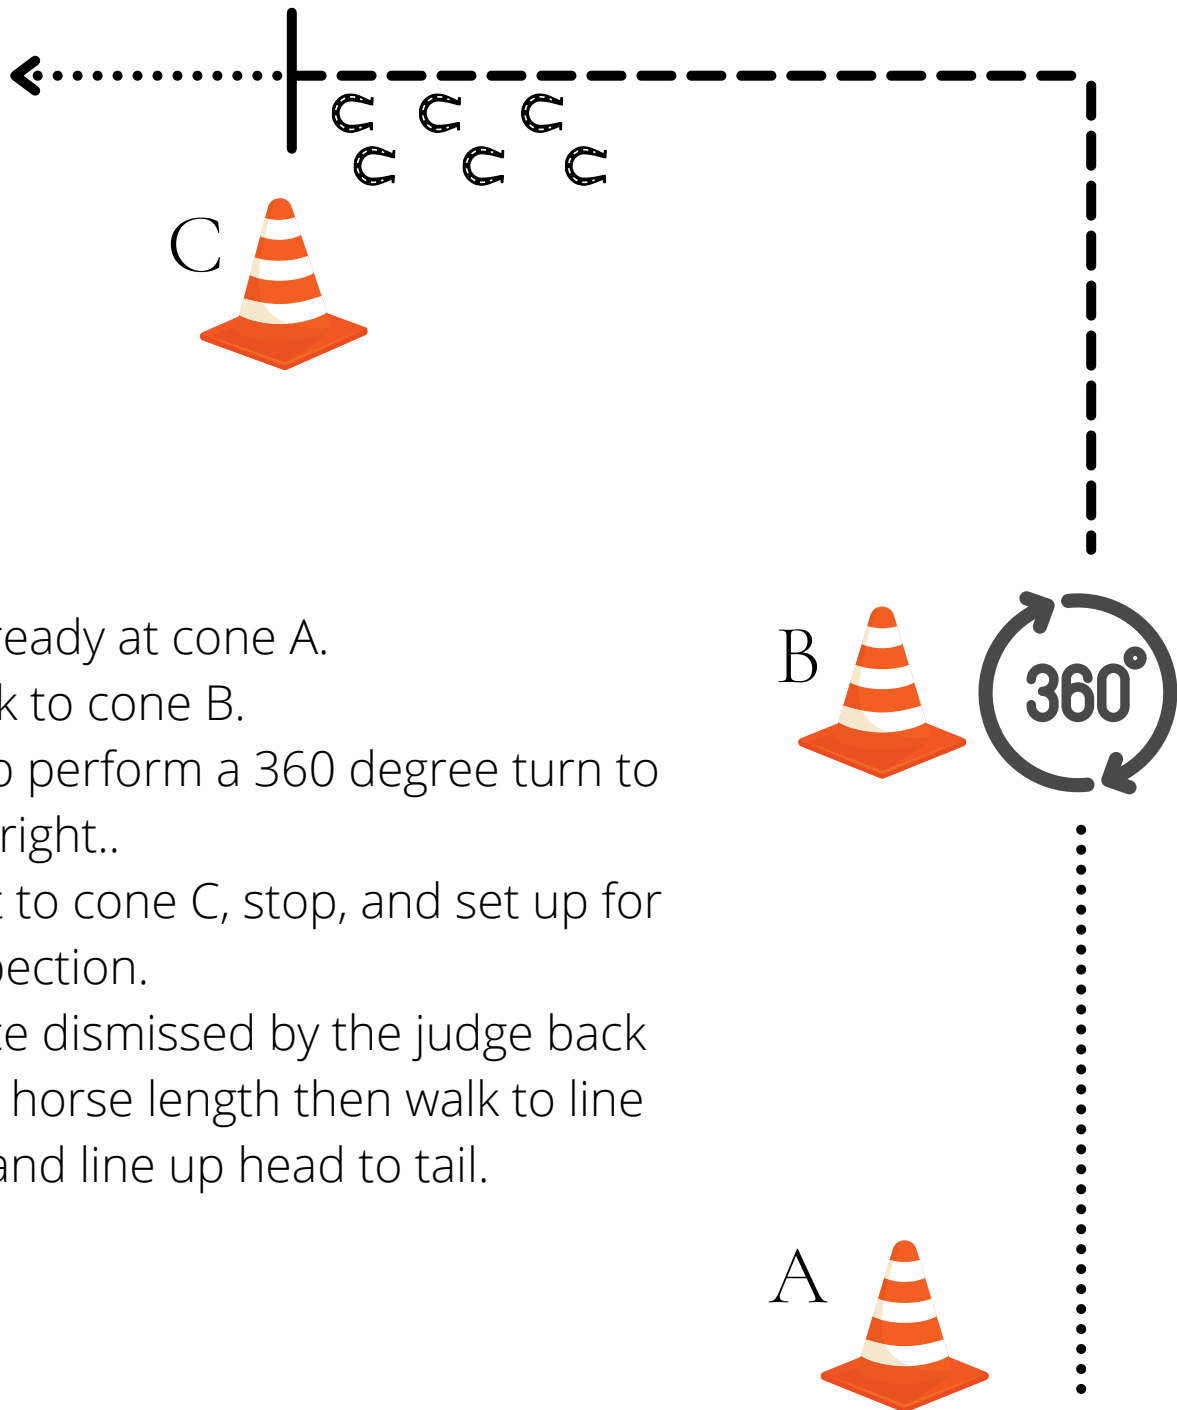

April 10, 2022
Showmanship Pattern
(Class 2)

1. Be ready at cone A.
2. Walk to cone B.
3. Stop perform a 360 degree turn to the right..
4. Trot to cone C, stop, and set up for inspection.
5. Once dismissed by the judge back one horse length then walk to line up and line up head to tail.

April 10, 2022

Walk Jog Ranch Riding (Class 16)

1. Be ready at cone A.
2. Extended jog.
3. Normal jog.
4. Stop, complete a 360 degree turn to the right.
5. Normal Jog
6. Extended jog
7. Walk, walk over poles.
8. Leave arena at a walk.

April 10, 2022
Walk Jog Trail Open
(Class 18)

1. Be ready at cone A. Open and close mailbox.
2. Walk over elevated poles.
3. Walk over bridge.
4. Pick up jog/trot serpentine around the cones.
5. Jog/trot over the poles.
6. Jog/trot into the box, stop perform a 180 degree turn to the left.
7. Walk out of box when excused by the judge.

April 10, 2022
Walk Jog Trail ATR/JTR
(Class 19)

1. Be ready at cone.
2. Walk over elevated poles.
3. Walk over bridge.
4. Pick up jog/trot serpentine around the cones.
5. Jog/trot over the poles.
6. Jog/trot between pole. Stop for 4 seconds
7. Walk out when excused by the judge.