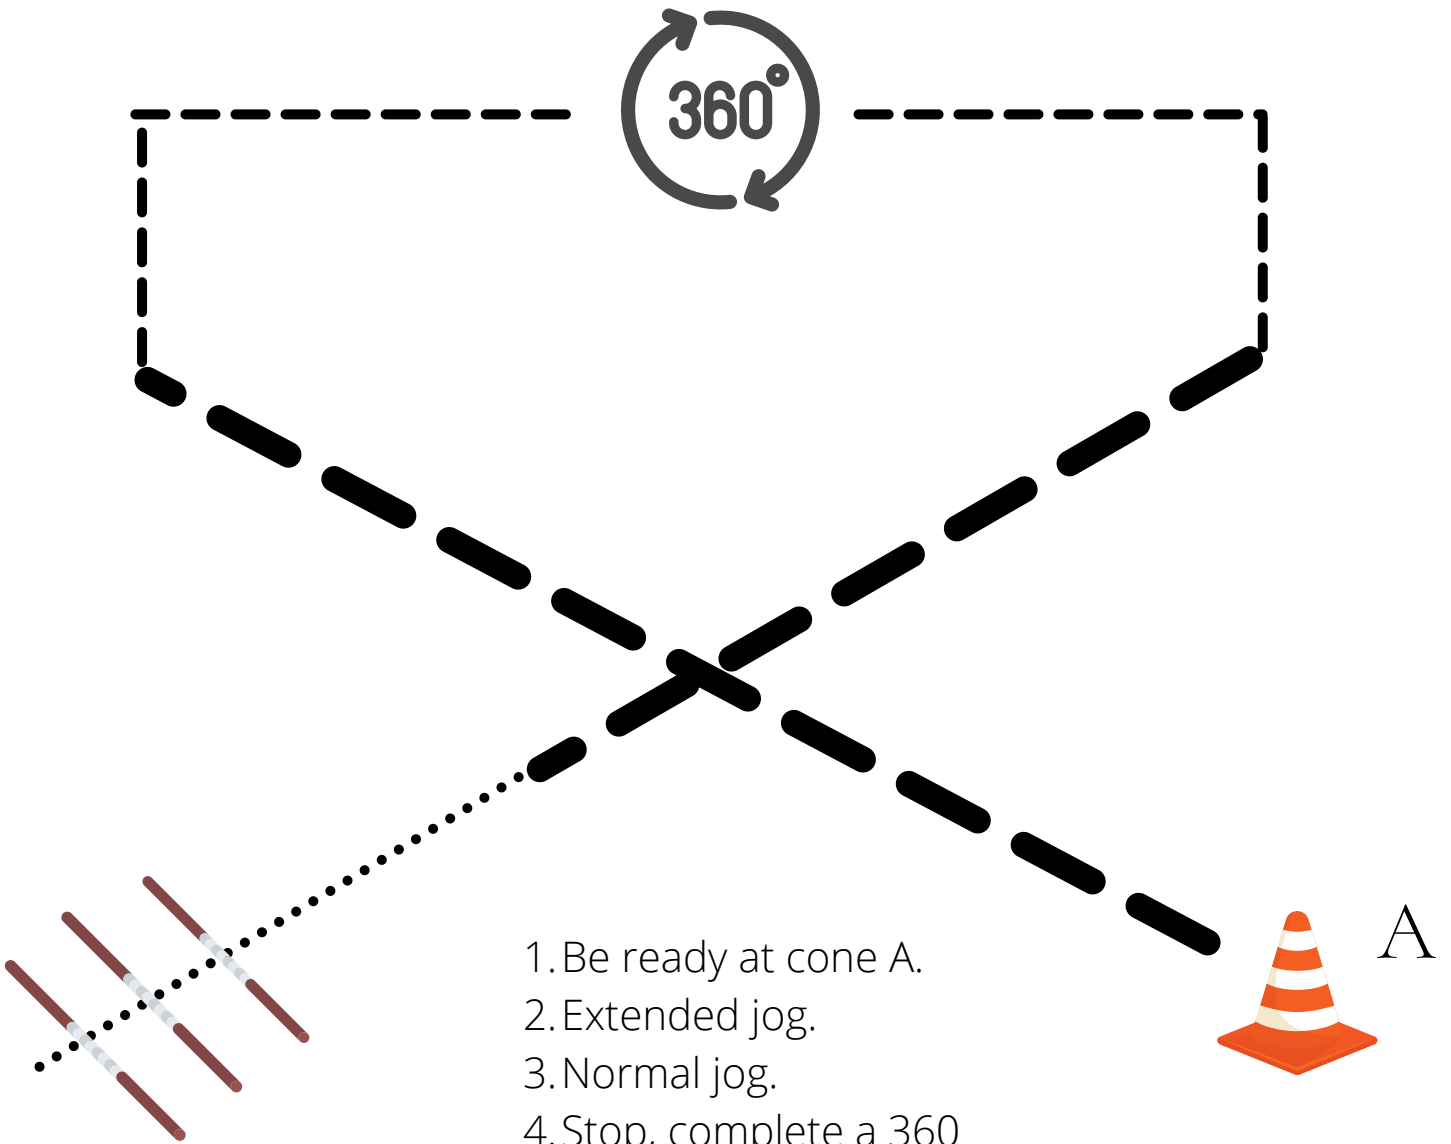

April 10, 2022
Showmanship Pattern
(Class 2)

1. Be ready at cone A.
2. Walk to cone B.
3. Stop perform a 360 degree turn to the right..
4. Trot to cone C, stop, and set up for inspection.
5. Once dismissed by the judge back one horse length then walk to line up and line up head to tail.

April 10, 2022

Walk Jog Ranch Riding (Class 16)

1. Be ready at cone A.
2. Extended jog.
3. Normal jog.
4. Stop, complete a 360 degree turn to the right.
5. Normal Jog
6. Extended jog
7. Walk, walk over poles.
8. Leave arena at a walk.

April 10, 2022
Walk Jog Trail Open
(Class 18)

1. Be ready at cone A. Open and close mailbox.
2. Walk over elevated poles.
3. Walk over bridge.
4. Pick up jog/trot serpentine around the cones.
5. Jog/trot over the poles.
6. Jog/trot into the box, stop perform a 180 degree turn to the left.
7. Walk out of box when excused by the judge.

April 10, 2022
Walk Jog Trail ATR/JTR
(Class 19)

1. Be ready at cone.
2. Walk over elevated poles.
3. Walk over bridge.
4. Pick up jog/trot serpentine around the cones.
5. Jog/trot over the poles.
6. Jog/trot between pole. Stop for 4 seconds
7. Walk out when excused by the judge.