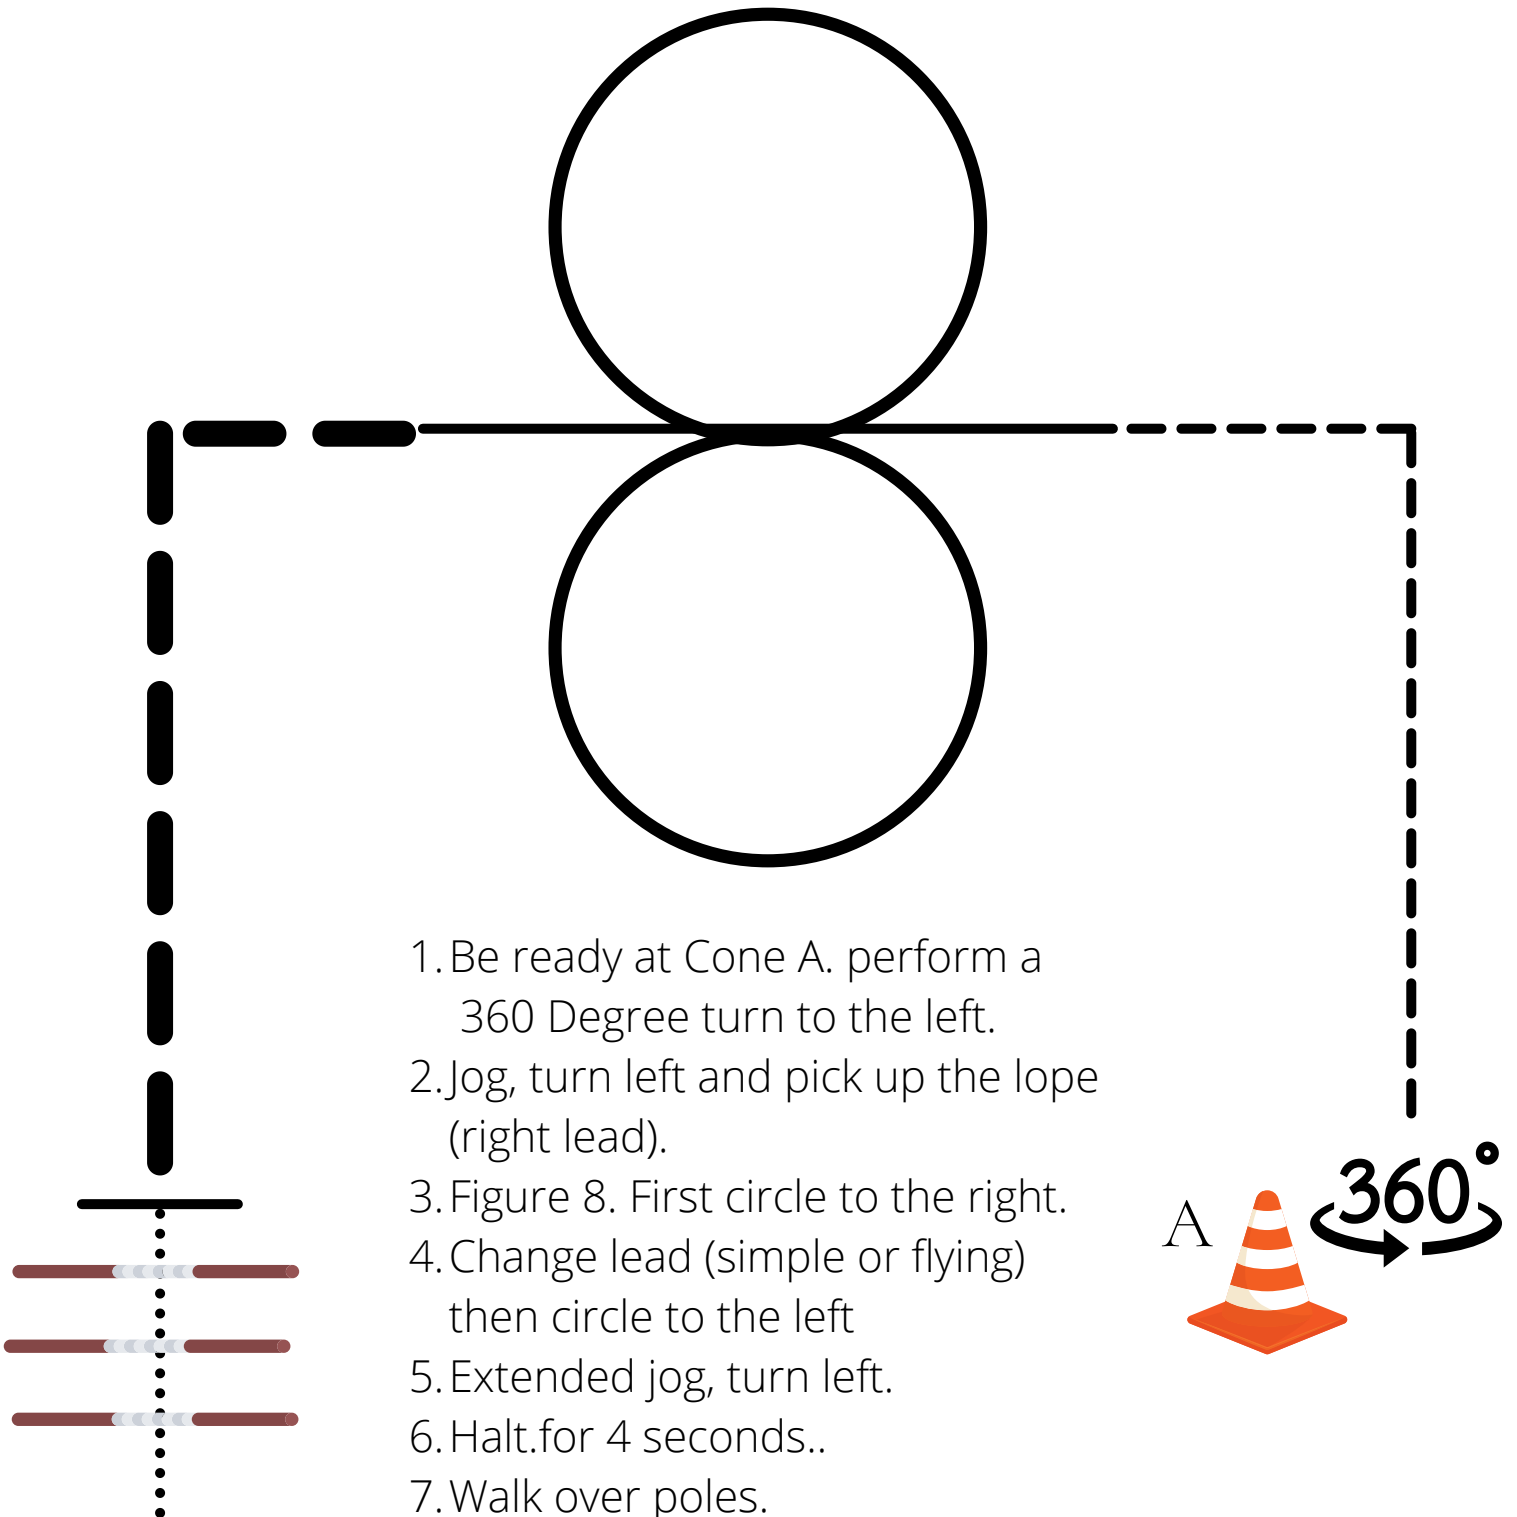

April 10, 2022
Showmanship Pattern
(Class 2)

1. Be ready at cone A.
2. Walk to cone B.
3. Stop perform a 360 degree turn to the right..
4. Trot to cone C, stop, and set up for inspection.
5. Once dismissed by the judge back one horse length then walk to line up and line up head to tail.

April 10, 2022

Walk Jog Ranch Riding (Class 16)

1. Be ready at cone A.
2. Extended jog.
3. Normal jog.
4. Stop, complete a 360 degree turn to the right.
5. Normal Jog
6. Extended jog
7. Walk, walk over poles.
8. Leave arena at a walk.

April 10, 2022
Walk Jog Trail Open
(Class 18)

1. Be ready at cone A. Open and close mailbox.
2. Walk over elevated poles.
3. Walk over bridge.
4. Pick up jog/trot serpentine around the cones.
5. Jog/trot over the poles.
6. Jog/trot into the box, stop perform a 180 degree turn to the left.
7. Walk out of box when excused by the judge.

April 10, 2022
Walk Jog Trail ATR/JTR
(Class 19)

1. Be ready at cone.
2. Walk over elevated poles.
3. Walk over bridge.
4. Pick up jog/trot serpentine around the cones.
5. Jog/trot over the poles.
6. Jog/trot between pole. Stop for 4 seconds
7. Walk out when excused by the judge.