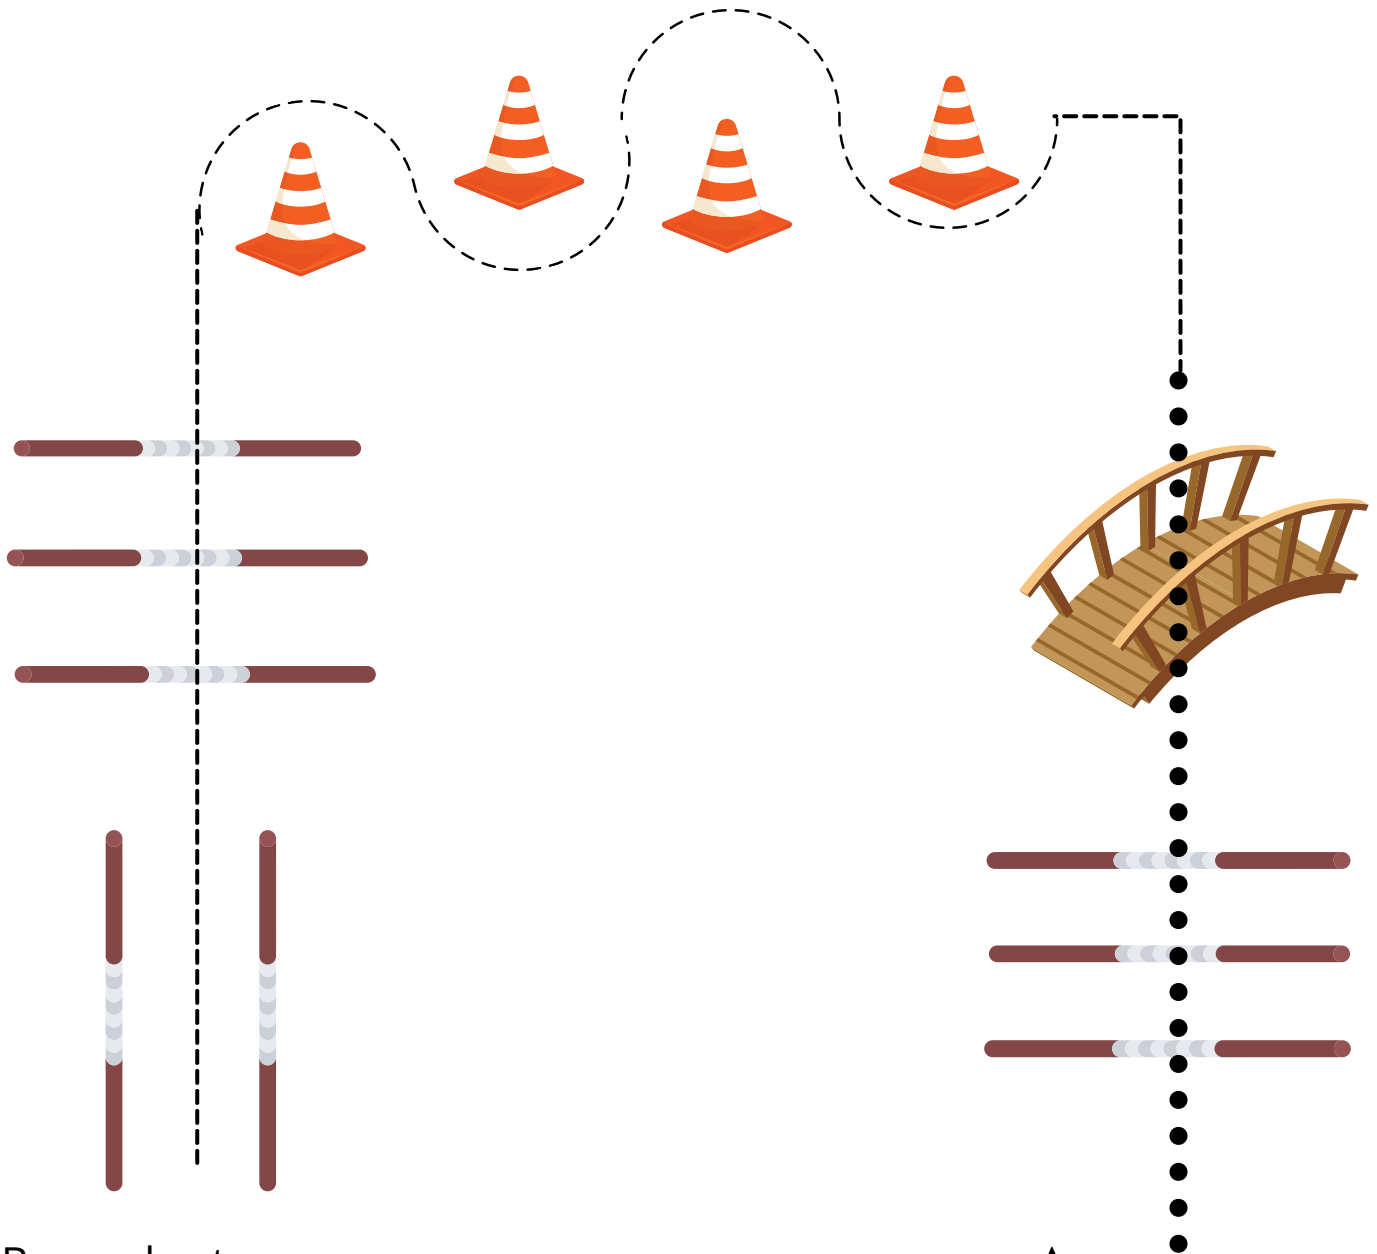

April 10, 2022
Showmanship Pattern
(Class 2)

1. Be ready at cone A.
2. Walk to cone B.
3. Stop perform a 360 degree turn to the right..
4. Trot to cone C, stop, and set up for inspection.
5. Once dismissed by the judge back one horse length then walk to line up and line up head to tail.

April 10, 2022

Walk Jog Ranch Riding (Class 16)

1. Be ready at cone A.
2. Extended jog.
3. Normal jog.
4. Stop, complete a 360 degree turn to the right.
5. Normal Jog
6. Extended jog
7. Walk, walk over poles.
8. Leave arena at a walk.

April 10, 2022
Walk Jog Trail Open
(Class 18)

1. Be ready at cone A. Open and close mailbox.
2. Walk over elevated poles.
3. Walk over bridge.
4. Pick up jog/trot serpentine around the cones.
5. Jog/trot over the poles.
6. Jog/trot into the box, stop perform a 180 degree turn to the left.
7. Walk out of box when excused by the judge.

April 10, 2022
Walk Jog Trail ATR/JTR
(Class 19)

1. Be ready at cone.
2. Walk over elevated poles.
3. Walk over bridge.
4. Pick up jog/trot serpentine around the cones.
5. Jog/trot over the poles.
6. Jog/trot between pole. Stop for 4 seconds
7. Walk out when excused by the judge.